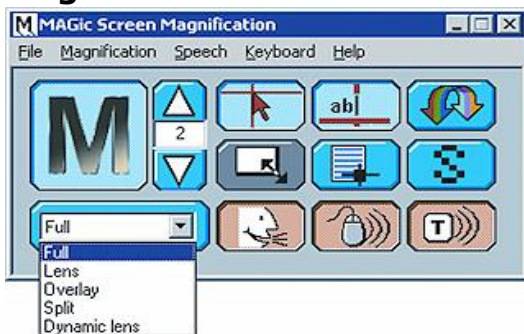

Magic Magnification & Speech Software

MAGic screen magnification software is an innovative Low Vision solution for computer users. By combining state-of-the-art magnification features with a screen reading speech option, MAGic helps people view information on their computer screen while hearing it through a built-in speech synthesizer.

With 45 magnification levels, MAGic magnifies the contents of your computer screen up to 36 times its actual size. Powerful colour enhancement features give you a choice of many low-glare, high-contrast combinations. Apply tinting, view the screen as shades of a single colour (monochrome), invert brightness and colours, and switch colours. These enhancements can be applied individually or in combination to precisely tailor the screen's appearance. Use full-screen mode or see both magnified and unmagnified areas of your screen simultaneously with partial-screen magnification modes: Lens View, Overlay View, Split View, and Dynamic Lens View.

Magic is available with and without speech.

The speech version has the flexibility of two included text-to-speech software synthesizers: RealSpeak Solo and Eloquence. Choose the one that is right for your use. MAGic also provides a variety of speech settings that allow you to control the amount of speech you hear and the properties of the voices.